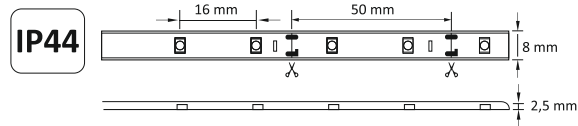

index: 302021; 301253; 301291; 301246; 301284

12V DC	24 W	300 LED SMD	120° ✕	25000h
≥12500 ON OFF				+5 +25 °C