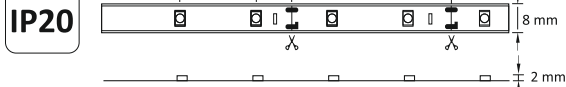

index: 302021; 301253; 301291; 301246; 301284

12V DC	24 W	300 LED SMD	120° ✕	25000h
≥12500 ON OFF				+5 +25 °C